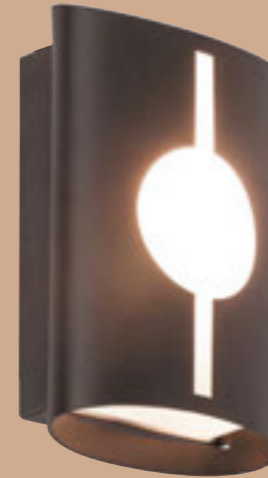

2

1 8730 (M) (P)

E-27 / 1x max. 25W
IP54 • ☒
matte black

2 8731 (M) (P)

E-27 / 1x max. 25W
IP44 • ☒
☒ 2-8 m, 90°
matte black

3