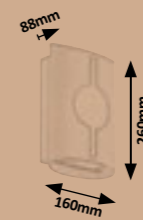

Bona

Akron

Baltimore

1

1 8060 (M) (P)

• LED / 9W
(678lm, 4000K) incl.
IP54
anthracite

2

3

2 8149 (M) (G)

GU10 / 1x max. 35W
IP54 • ☒
anthracite

3 8150 (M) (G)

GU10 / 1x max. 35W
IP54 • ☒
anthracite

1

2

1 8730 (M) (P)

E-27 / 1x max. 25W
IP54 • ☒
matte black

2 8731 (M) (P)

E-27 / 1x max. 25W
IP44 • ☒
☒ 2-8 m, 90°
matte black

3

3 8732 (M) (P)

E-27 / 1x max. 25W
IP54 • ☒
matte black